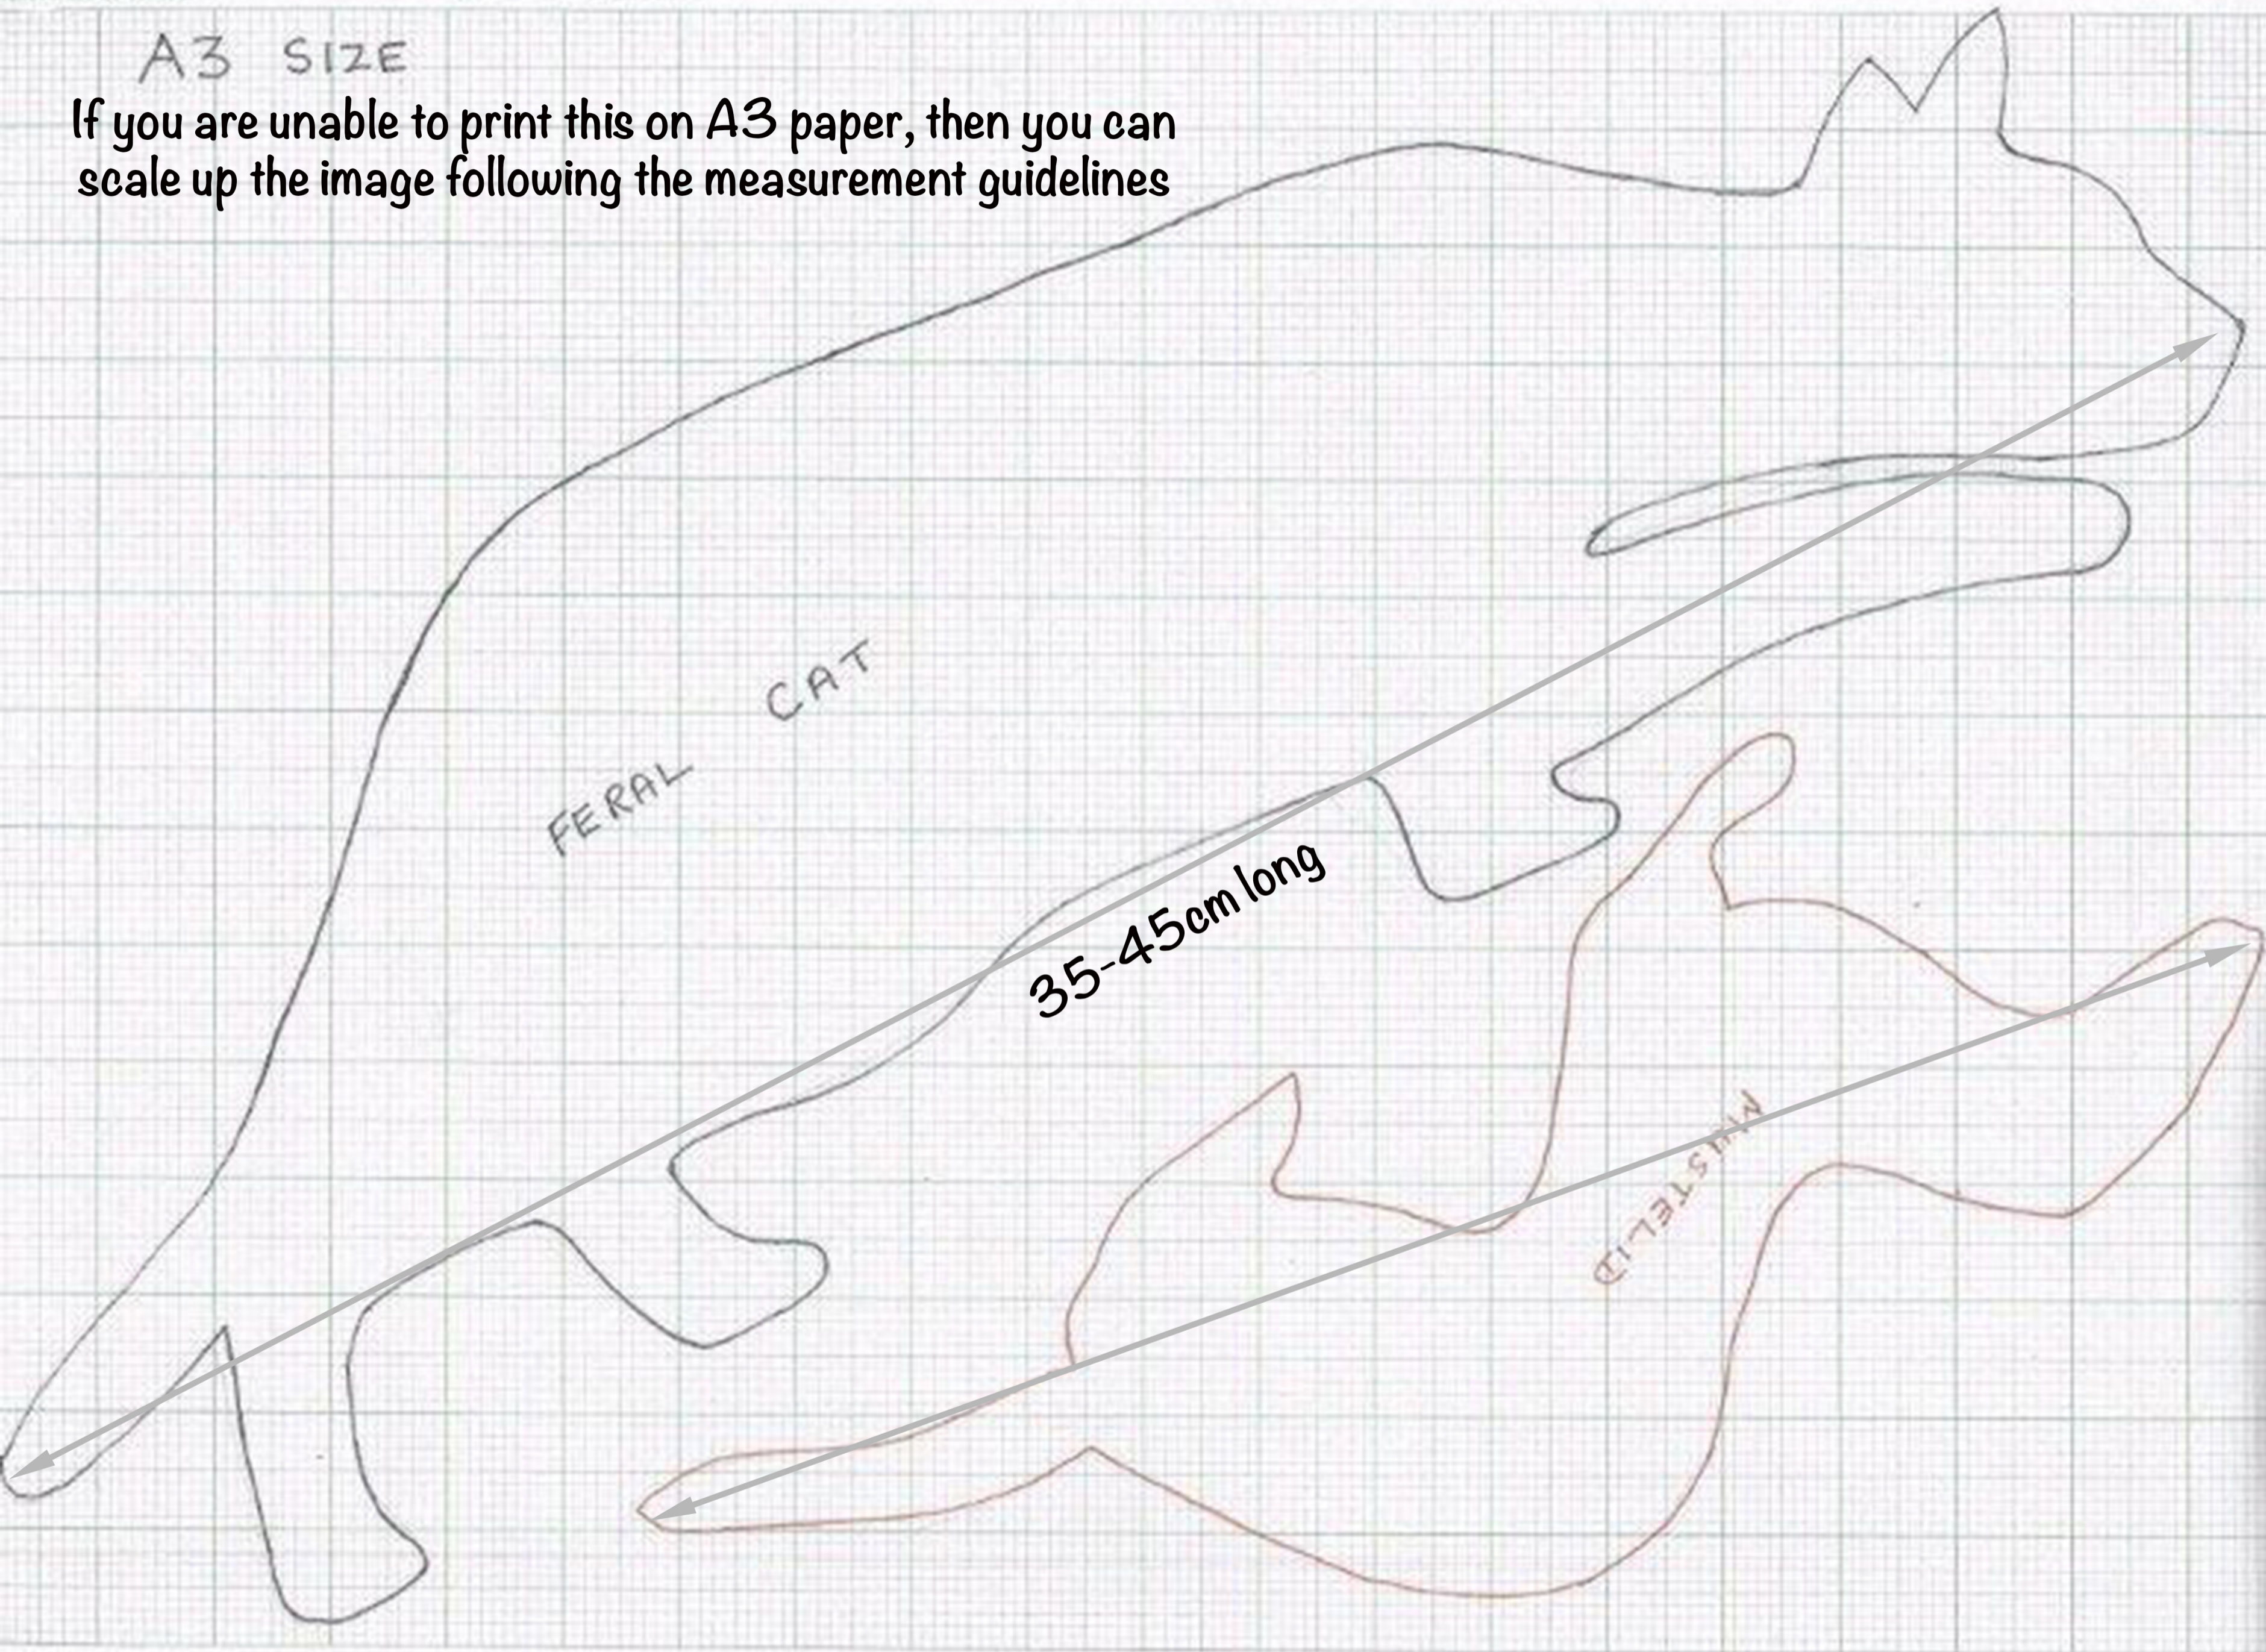

A3 SIZE

If you are unable to print this on A3 paper, then you can scale up the image following the measurement guidelines

FERAL CAT

35-45cm long

MUSTELID